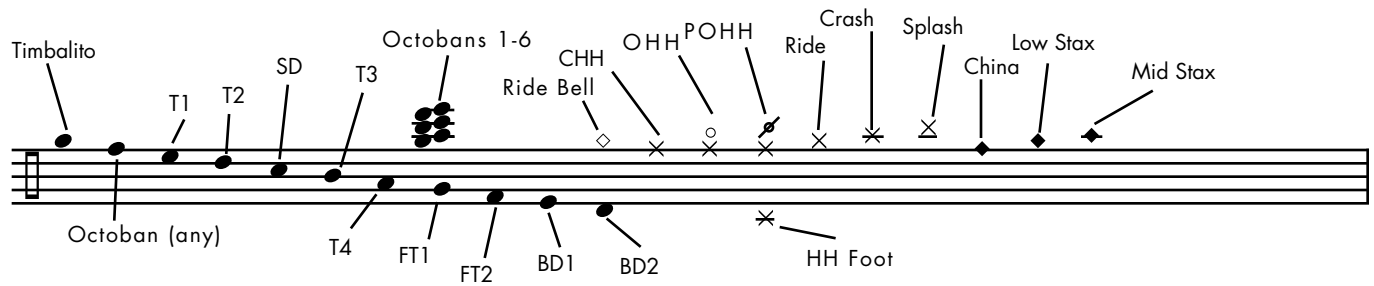

**Notation Key for Dream Theater Pieces**

Transcribed by: Steve Ferraro

**Abbreviations:**

- SD - Snare Drum
- T1 - Tom 1 (x = play on rim)
- T2 - Tom 2 (x = play on rim)
- T3 - Tom 3
- T4 - Tom 4
- FT1 - Floor Tom 1
- FT2 - Floor Tom 2
- BD1 - Bass Drum 1
- BD2 - Bass Drum 2
- CHH - Closed Hi-hat
- OHH - Open Hi-hat
- POHH - Partially Open Hi-hat